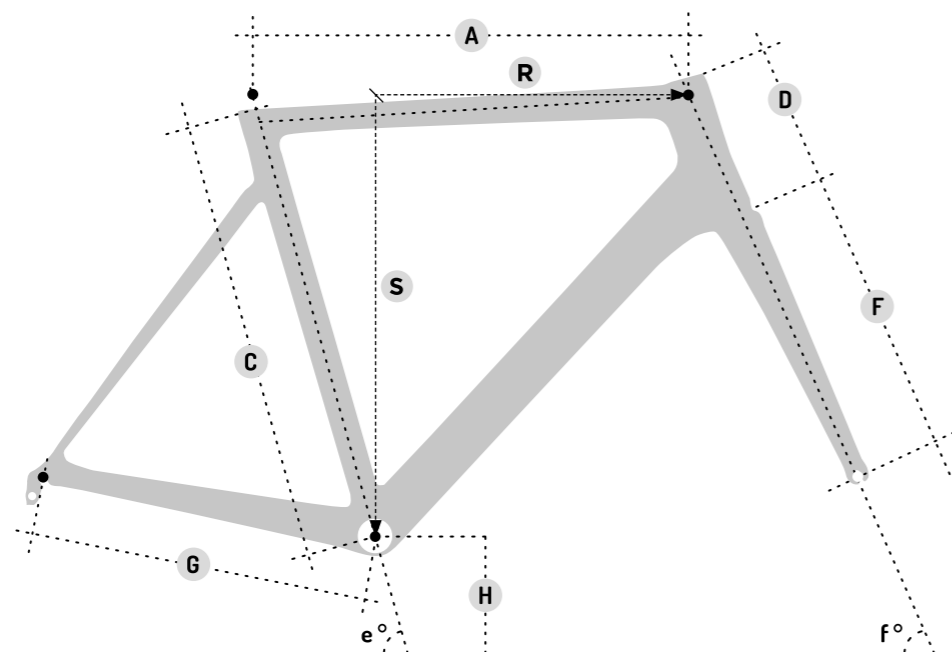

SIZE CHART

RASO

	C	A	D	f°	e°	G	H	F	S	R
XXS	440	505	105	70,5°	75,0°	402	270	375	498	369
XS	465	515	115	71,0°	75,0°	402	270	375	509	376
S	485	530	125	71,5°	74,5°	403	270	375	520	389
M	510	550	147	72,5°	74,0°	405	270	375	545	393
L	540	565	173	73,0°	73,5°	407	270	375	571	395
XL	565	580	193	73,0°	73,0°	408	270	375	590	399
XXL	585	590	210	73,5°	72,5°	410	270	375	608	407

TECHNICAL DRAWING WITH INSTRUCTIONS FOR **SLOPING** MEASURES.

The measures have to be intended for **standard sloping** geometry and are expressed through millimeters if not otherwise specified.

Follow the instructions of the technical drawing in order to gather athlete's individual measures.