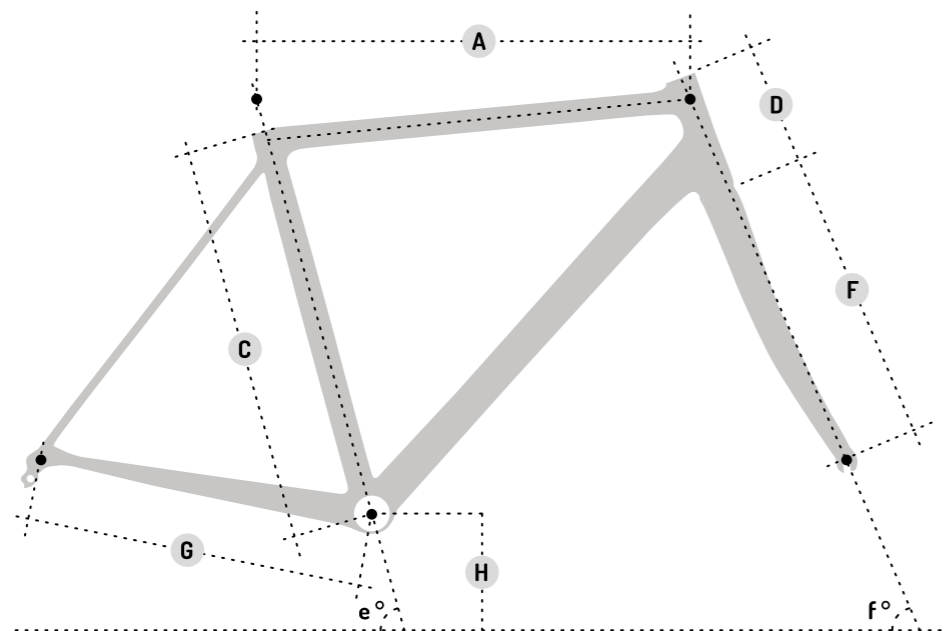

SIZE CHART

SIZE CHART

SETA PLUS TRI-COMPOSITE

	C	A	D	f°	e°	G	H	F
XXS	440	505	105	70,5°	75,0°	402	270	375
XS	465	515	115	71,0°	75,0°	402	270	375
S	485	530	125	71,5°	74,5°	403	270	375
M	510	550	147	72,5°	74,0°	405	270	375
L	540	565	173	73,0°	73,5°	407	270	375
XL	565	580	193	73,0°	73,0°	408	270	375
XXL	585	590	210	73,5°	72,5°	410	270	375

TECHNICAL DRAWING WITH INSTRUCTIONS FOR **SLOPING** MEASURES.

The measures have to be intended for **standard sloping** geometry and are expressed through millimeters if not otherwise specified.

Follow the instructions of the technical drawing in order to gather athlete's individual measures.

Average weight refers to the frame in **M size**, as ready to paint. Paint's weight may vary from 80gr to 200gr.

Frame weight: 930 gr

Fork weight: 360 gr

SIZE CHART

SETA PLUS

	C	A	D	f°	e°	G	H	F
XXS	440	505	105	70,5°	75,0°	402	270	375
XS	465	515	115	71,0°	75,0°	402	270	375
S	485	530	125	71,5°	74,5°	403	270	375
M	510	550	147	72,5°	74,0°	405	270	375
L	540	565	173	73,0°	73,5°	407	270	375
XL	565	580	193	73,0°	73,0°	408	270	375
XXL	585	590	210	73,5°	72,5°	410	270	375