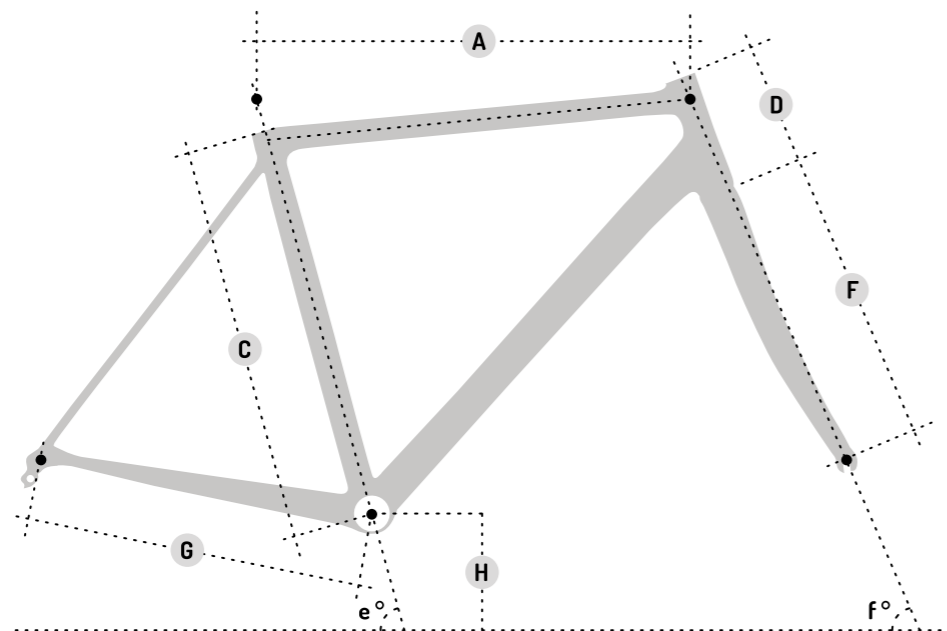

SARTO

The word "SARTO" is written in a bold, italicized, white sans-serif font. Below the text is a horizontal line divided into three equal segments of green, white, and red, representing the Italian flag.

SIZE CHART

SIZE CHART

SETA PLUS TRI-COMPOSITE

	C	A	D	f°	e°	G	H	F
XXS	440	505	105	70,5°	75,0°	402	270	375
XS	465	515	115	71,0°	75,0°	402	270	375
S	485	530	125	71,5°	74,5°	403	270	375
M	510	550	147	72,5°	74,0°	405	270	375
L	540	565	173	73,0°	73,5°	407	270	375
XL	565	580	193	73,0°	73,0°	408	270	375
XXL	585	590	210	73,5°	72,5°	410	270	375

TECHNICAL DRAWING WITH INSTRUCTIONS FOR **SLOPING** MEASURES.

The measures have to be intended for **standard sloping** geometry and are expressed through millimeters if not otherwise specified.

Follow the instructions of the technical drawing in order to gather athlete's individual measures.