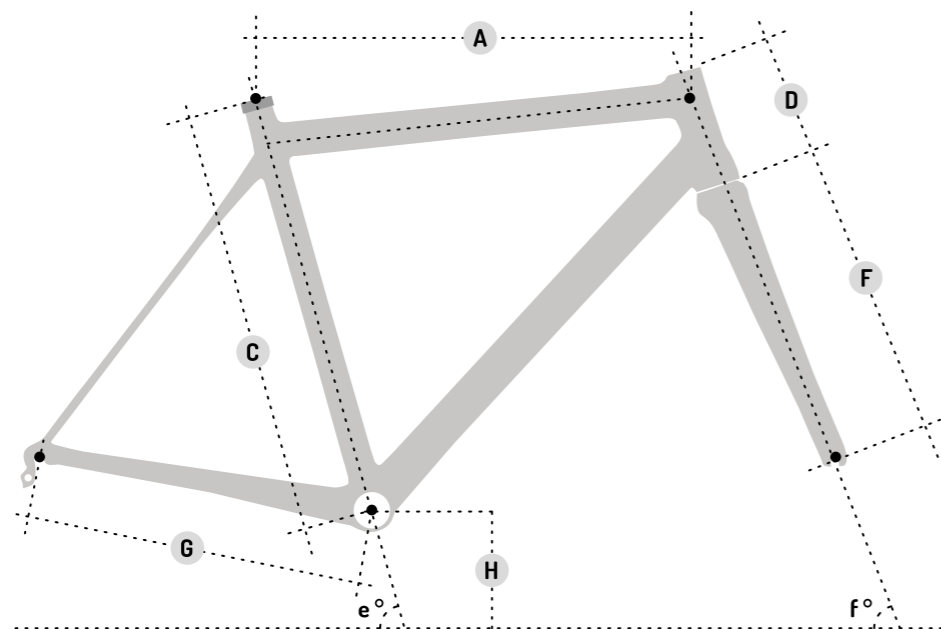

TECHNICAL DRAWING WITH INSTRUCTIONS FOR **SLOPING** MEASURES.

The measures have to be intended for **standard sloping** geometry and are expressed through millimeters if not otherwise specified.

Follow the instructions of the technical drawing in order to gather athlete's individual measures.

Average weight refers to the frame in **M size**, as ready to paint. Paint's weight may vary from 80gr to 200gr.

Frame weight: 800 gr

Fork weight: 330 gr

SIZE CHART

DINAMICA

	C	A	D	f°	e°	G	H	F
XXS	440	505	105	70,5°	75,0°	403	270	370
XS	465	515	115	71,0°	75,0°	403	270	370
S	485	530	125	71,5°	74,5°	404	270	370
M	510	550	147	72,5°	74,0°	406	270	370
L	540	565	173	73,0°	73,5°	408	270	370
XL	565	580	193	73,0°	73,0°	410	270	370
XXL	585	590	210	73,5°	72,5°	412	270	370

Average weight refers to the frame in **M size**, as ready to paint. Paint's weight may vary from 80gr to 200gr.

Frame weight: 950 gr

Fork weight: 350 gr

SIZE CHART

VENETO SL

	C	A	D	f°	e°	G	H	F
XXS	450	505	105	70,5°	75,0°	403	270	370
XS	488	515	115	71,0°	75,0°	403	270	370
S	501	530	125	71,5°	74,5°	404	270	370
M	526	550	147	72,5°	74,0°	406	270	370
L	556	565	173	73,0°	73,5°	408	270	370
XL	570	580	193	73,0°	73,0°	410	270	370
XXL	590	590	210	73,5°	72,5°	412	270	370