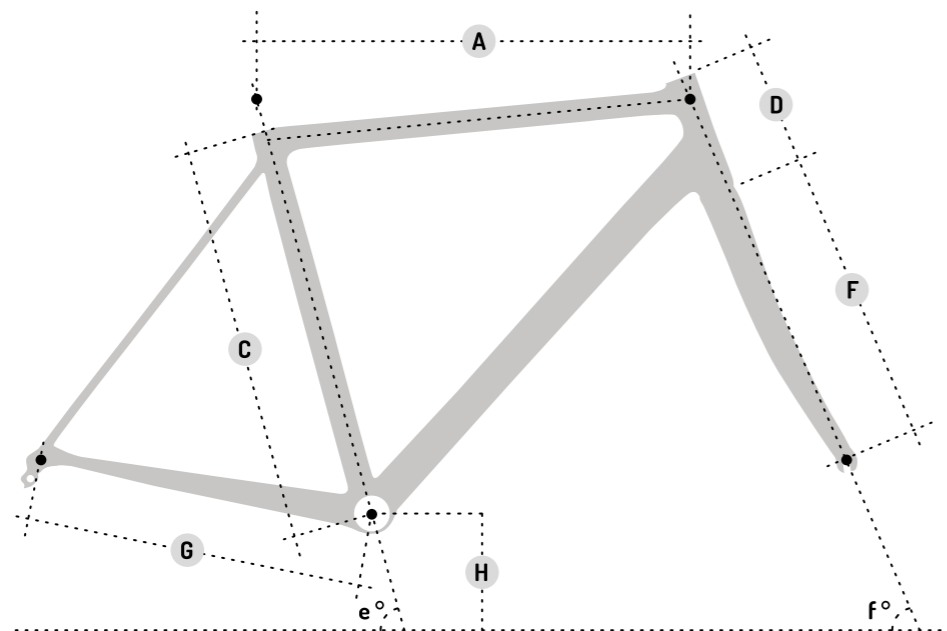

SIZE CHART

SETA

	C	A	D	f°	e°	G	H	F
XXS	440	505	105	70,5°	75,0°	402	270	370
XS	465	515	115	71,0°	75,0°	402	270	370
S	485	530	125	71,5°	74,5°	403	270	370
M	510	550	147	72,5°	74,0°	405	270	370
L	540	565	173	73,0°	73,5°	407	270	370
XL	565	580	193	73,0°	73,0°	408	270	370
XXL	585	590	210	73,5°	72,5°	410	270	370

TECHNICAL DRAWING WITH INSTRUCTIONS FOR **SLOPING** MEASURES.

The measures have to be intended for **standard sloping** geometry and are expressed through millimeters if not otherwise specified.

Follow the instructions of the technical drawing in order to gather athlete's individual measures.

Average weight refers to the frame in **M size**, as ready to paint. Paint's weight may vary from 80gr to 200gr.

Frame weight: 880 gr

Fork weight: 330 gr