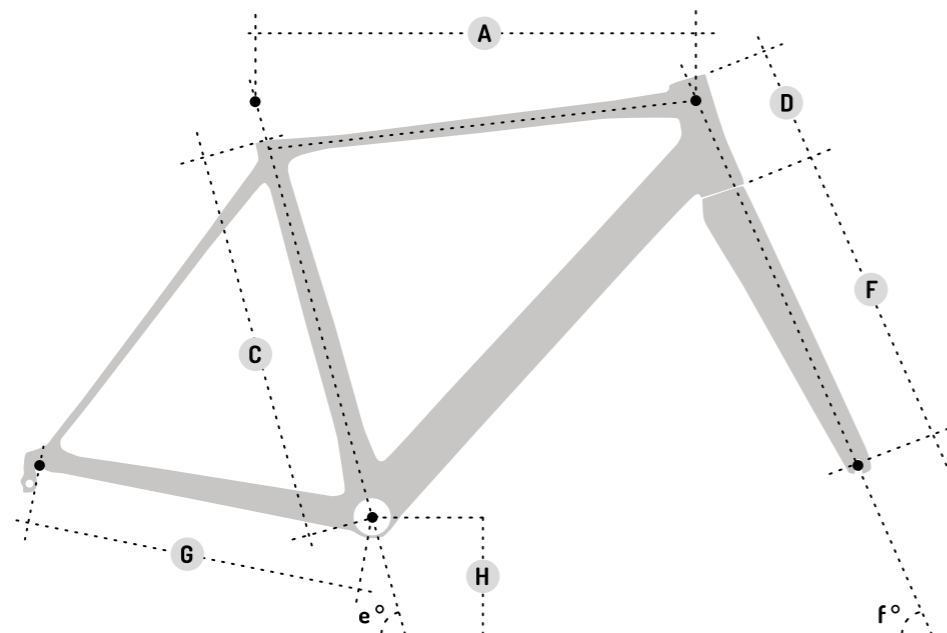

TECHNICAL DRAWING WITH INSTRUCTIONS FOR **SLOPING MEASURES**.

The measures have to be intended for **standard sloping** geometry and are expressed through millimeters if not otherwise specified.

Follow the instructions of the technical drawing in order to gather athlete's individual measures.

Average weight refers to the frame in **M size**, as ready to paint. Paint's weight may vary from 80gr to 200gr.

Frame weight: 850 gr

Fork weight: 360 gr

SIZE CHART

ASOLA

	C	A	D	f°	e°	G	H	F
XXS	450	505	105	70,5°	75,0°	402	270	370
XS	488	515	115	71,0°	75,0°	402	270	370
S	501	530	125	71,5°	74,5°	403	270	370
M	526	550	147	72,5°	74,0°	405	270	370
L	556	565	173	73,0°	73,5°	407	270	370
XL	570	580	193	73,0°	73,0°	408	270	370
XXL	590	590	210	73,5°	72,5°	410	270	370

TECHNICAL DRAWING WITH INSTRUCTIONS FOR **SLOPING** MEASURES.

The measures have to be intended for **standard sloping** geometry and are expressed through millimeters if not otherwise specified.

Follow the instructions of the technical drawing in order to gather athlete's individual measures.

Average weight refers to the frame in **M size**, as ready to paint. Paint's weight may vary from 80gr to 200gr.

Frame weight: 800 gr

Fork weight: 330 gr

SIZE CHART

DINAMICA

	C	A	D	f°	e°	G	H	F
XXS	440	505	105	70,5°	75,0°	403	270	370
XS	465	515	115	71,0°	75,0°	403	270	370
S	485	530	125	71,5°	74,5°	404	270	370
M	510	550	147	72,5°	74,0°	406	270	370
L	540	565	173	73,0°	73,5°	408	270	370
XL	565	580	193	73,0°	73,0°	410	270	370
XXL	585	590	210	73,5°	72,5°	412	270	370