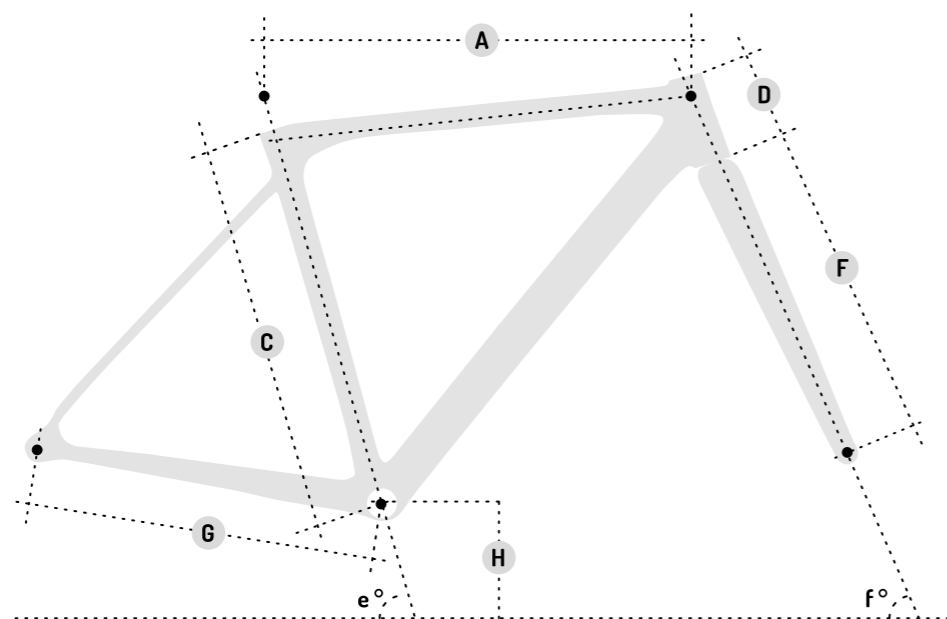

TECHNICAL DRAWING WITH INSTRUCTIONS FOR **SLOPING** MEASURES.

The measures have to be intended for **standard sloping** geometry and are expressed through millimeters if not otherwise specified.

Follow the instructions of the technical drawing in order to gather athlete's individual measures.

Average weight refers to the frame in **M size**, as ready to paint. Paint's weight may vary from 80gr to 200gr.

Frame weight: 950 gr

Fork weight: 350 gr

SIZE CHART

VENETO SL

	C	A	D	f°	e°	G	H	F
XXS	450	505	105	70,5°	75,0°	403	270	370
XS	488	515	115	71,0°	75,0°	403	270	370
S	501	530	125	71,5°	74,5°	404	270	370
M	526	550	147	72,5°	74,0°	406	270	370
L	556	565	173	73,0°	73,5°	408	270	370
XL	570	580	193	73,0°	73,0°	410	270	370
XXL	590	590	210	73,5°	72,5°	412	270	370

Average weight refers to the frame in **M size**, as ready to paint. Paint's weight may vary from 80gr to 200gr.

Frame weight: 1000 gr

Fork weight: 350 gr

SIZE CHART

GRAVEL TA

	C	A	D	f°	e°	G	H	F
XXS	450	505	105	70,5°	75,0°	425	280	395
XS	488	515	110	71,0°	75,0°	425	280	395
S	501	530	120	71,5°	74,5°	425	280	395
M	526	550	130	72,5°	74,0°	425	280	395
L	556	565	153	73,0°	73,5°	425	280	395
XL	570	580	170	73,0°	73,0°	425	280	395
XXL	590	590	190	73,5°	73,0°	425	280	395