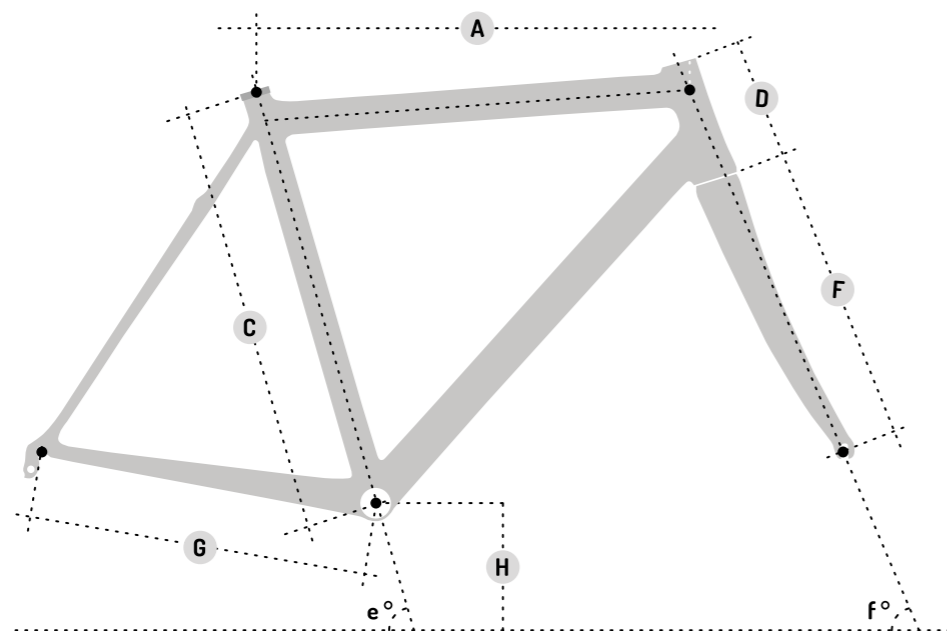

TECHNICAL DRAWING WITH INSTRUCTIONS FOR **SLOPING MEASURES**.

The measures have to be intended for **standard sloping** geometry and are expressed through millimeters if not otherwise specified.

Follow the instructions of the technical drawing in order to gather athlete's individual measures.

Average weight refers to the frame in **M size**, as ready to paint. Paint's weight may vary from 80gr to 200gr.

Frame weight: 850 gr

Fork weight: 360 gr

SIZE CHART

ASOLA

	C	A	D	f°	e°	G	H	F
XXS	450	505	105	70,5°	75,0°	402	270	370
XS	488	515	115	71,0°	75,0°	402	270	370
S	501	530	125	71,5°	74,5°	403	270	370
M	526	550	147	72,5°	74,0°	405	270	370
L	556	565	173	73,0°	73,5°	407	270	370
XL	570	580	193	73,0°	73,0°	408	270	370
XXL	590	590	210	73,5°	72,5°	410	270	370